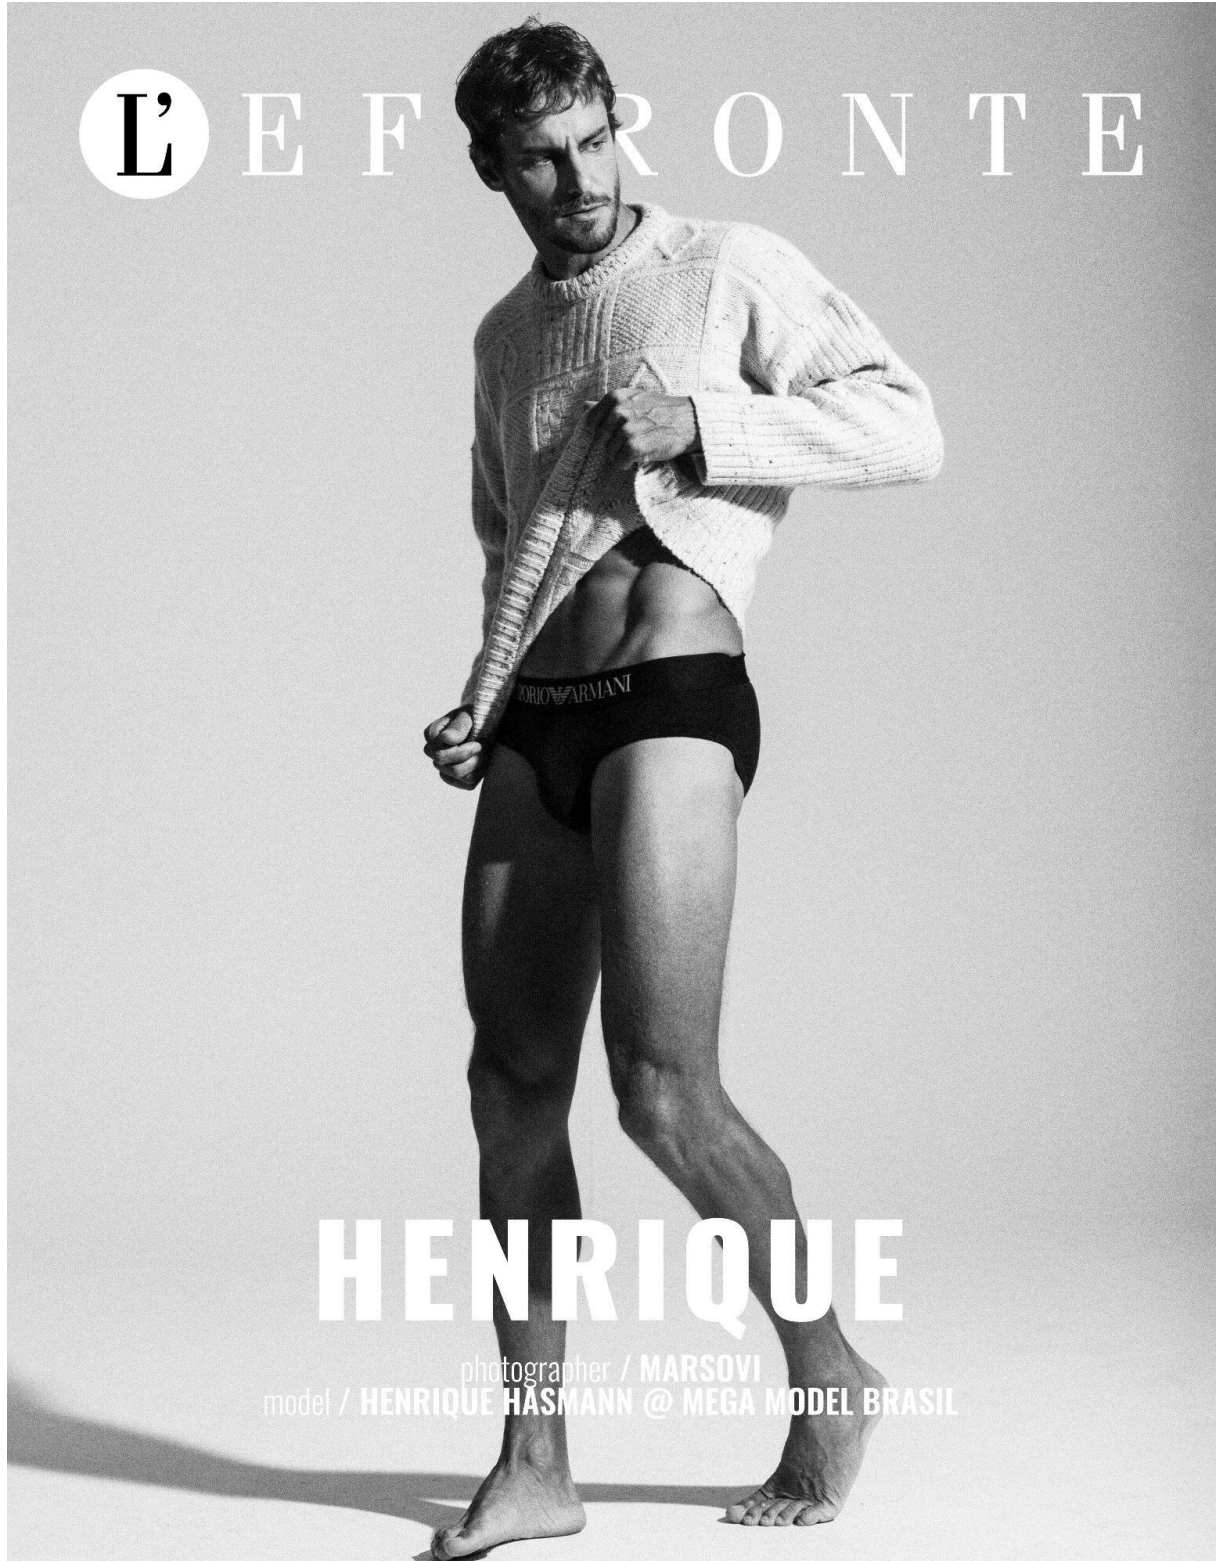

HENRIQUE HANSMANN

height 189 cm · bust 99 cm · waist 81 cm · hips 98 cm · suit 50
shoes size 43 · hair light brown · eyes green

Model: Henrique Hansmann
Agency: UNO Models
Location: PRO Estudios
Makeup artist: Miriam Franco
Stylist: Bertrand Vergries
Clothing: Pull&Bear, Nike shoes
Photographer: Daniel Piedrabuena

Photographed by
Daniel Piedrabuena

CHAMPION

HENRIQUE HANSMANN

height 189 cm · bust 99 cm · waist 81 cm · hips 98 cm · suit 50
shoes size 43 · hair light brown · eyes green

L' E F R O N T E

HENRIQUE

photographer / MARSOVI
model / HENRIQUE HANSMANN @ MEGA MODEL BRASIL